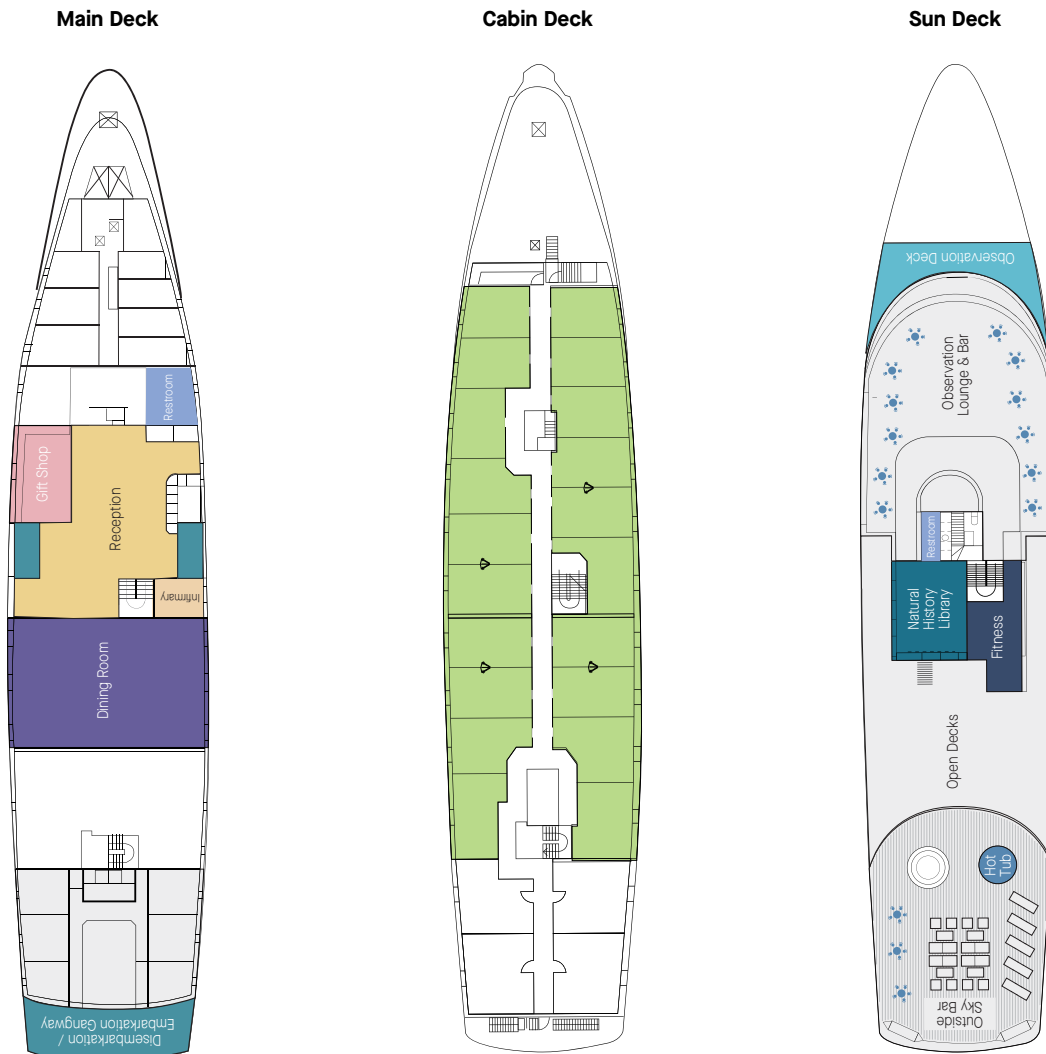

Deck Plans La Pinta

Galápagos Cruising

Suite Categories

- Luxury Cabin (200 sq. ft/20 sq. m.)

Technical Data

La Pinta – Launched 2007

• Length: 64 m • Maximum Cruising Speed: 10 knots • Crew: 32 • Guest Capacity: 48